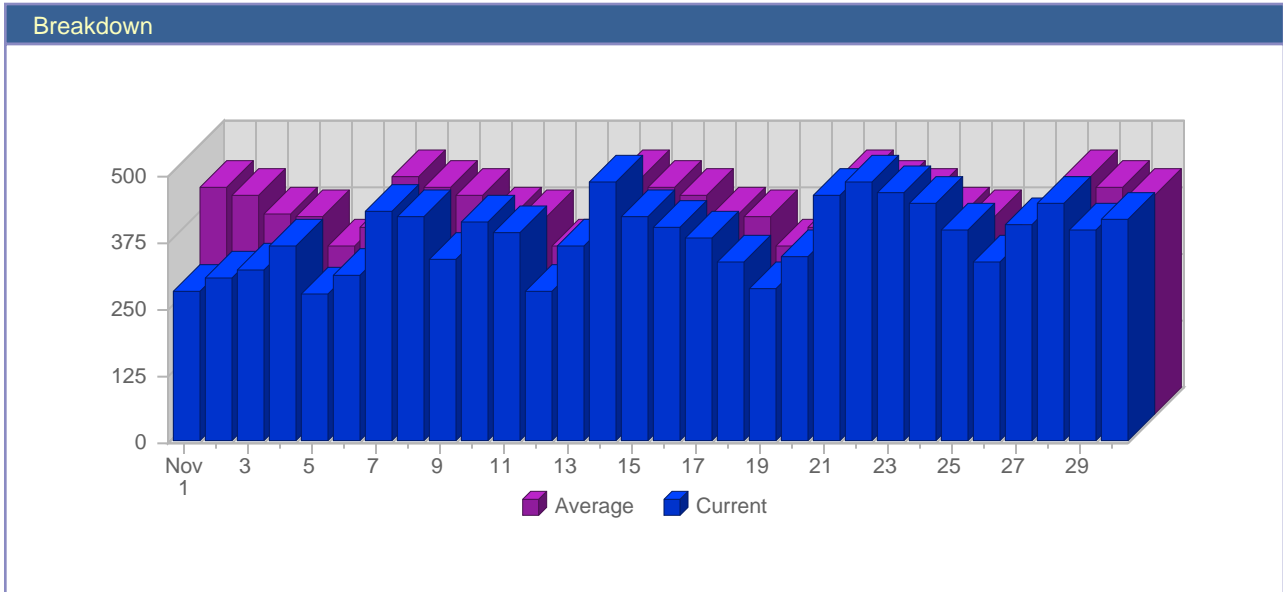

Traffic Reports Visits

Report Description	
Report Description:	Visits during the month of November 2005
Report Range:	Month of November 2005
Report Scope:	Historical Data

Date	Total Visits	Average Visits Historically	Change	Percent of Total Visits
Tue Nov 1st, 2005	284	429.93	-117 ▼	2.48%
Wed Nov 2nd, 2005	308	412.72	-85 ▼	2.69%
Thu Nov 3rd, 2005	320	379.98	-51 ▼	2.79%
Fri Nov 4th, 2005	368	371.09	+50 ▲	3.21%
Sat Nov 5th, 2005	279	315.67	-48 ▼	2.43%
Sun Nov 6th, 2005	314	353.93	+13 ▲	2.74%
Mon Nov 7th, 2005	434	445.02	+128 ▲	3.79%
Tue Nov 8th, 2005	423	429.93	+139 ▲	3.69%
Wed Nov 9th, 2005	341	412.72	+33 ▲	2.98%
Thu Nov 10th, 2005	411	379.98	+91 ▲	3.59%
Fri Nov 11th, 2005	391	371.09	+23 ▲	3.41%
Sat Nov 12th, 2005	281	315.67	+2 ▲	2.45%
Sun Nov 13th, 2005	369	353.93	+55 ▲	3.22%
Mon Nov 14th, 2005	489	445.02	+55 ▲	4.27%
Tue Nov 15th, 2005	420	429.93	-3 ▼	3.67%
Wed Nov 16th, 2005	403	412.72	+62 ▲	3.52%
Thu Nov 17th, 2005	382	379.98	-29 ▼	3.33%
Fri Nov 18th, 2005	336	371.09	-55 ▼	2.93%
Sat Nov 19th, 2005	287	315.67	+6 ▲	2.50%
Sun Nov 20th, 2005	348	353.93	+348 ▲	3.04%
Mon Nov 21st, 2005	463	445.02	+463 ▲	4.04%
Tue Nov 22nd, 2005	486	429.93	+486 ▲	4.24%
Wed Nov 23rd, 2005	469	412.72	+469 ▲	4.09%
Thu Nov 24th, 2005	449	379.98	+449 ▲	3.92%
Fri Nov 25th, 2005	396	371.09	+396 ▲	3.46%
Sat Nov 26th, 2005	338	315.67	+338 ▲	2.95%
Sun Nov 27th, 2005	409	353.93	+409 ▲	3.57%
Mon Nov 28th, 2005	449	445.02	+449 ▲	3.92%
Tue Nov 29th, 2005	397	429.93	+397 ▲	3.46%
Wed Nov 30th, 2005	417	412.72	+417 ▲	3.64%
	11,461	10,597		