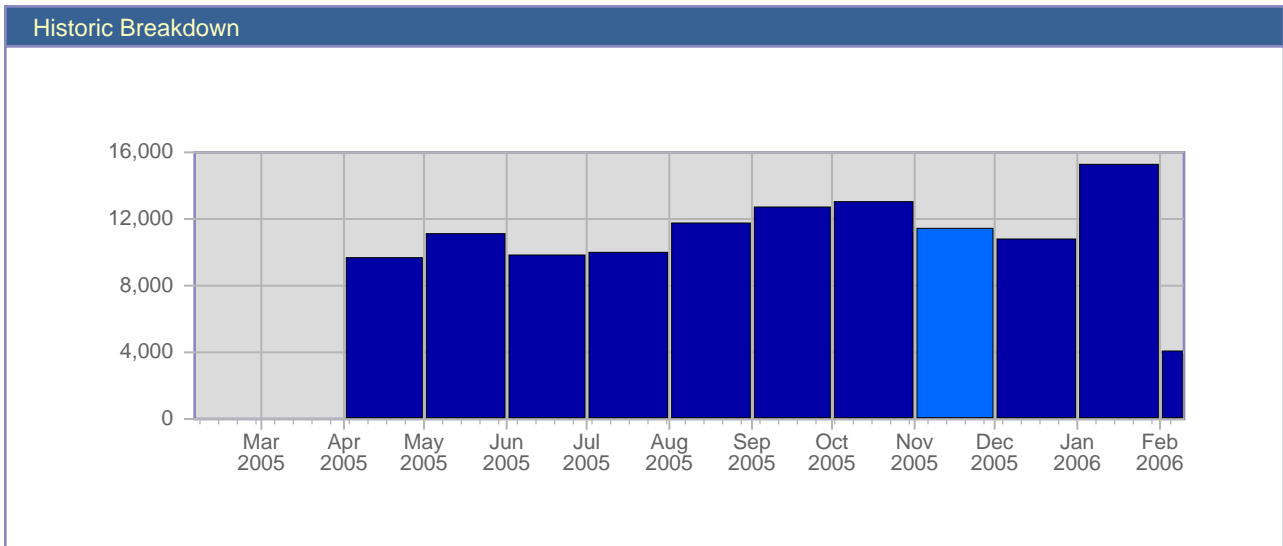

Traffic Reports Visits

Report Description	
Report Description:	Visits during the month of November 2005
Report Range:	Month of November 2005
Report Scope:	Historical Data

Date	Total Visits	Average Visits Historically	Change	Percent of Total Visits
Tue Nov 1st, 2005	284	429.93	-117 ▼	2.48%
Wed Nov 2nd, 2005	308	412.72	-85 ▼	2.69%
Thu Nov 3rd, 2005	320	379.98	-51 ▼	2.79%
Fri Nov 4th, 2005	368	371.09	+50 ▲	3.21%
Sat Nov 5th, 2005	279	315.67	-48 ▼	2.43%
Sun Nov 6th, 2005	314	353.93	+13 ▲	2.74%
Mon Nov 7th, 2005	434	445.02	+128 ▲	3.79%
Tue Nov 8th, 2005	423	429.93	+139 ▲	3.69%
Wed Nov 9th, 2005	341	412.72	+33 ▲	2.98%
Thu Nov 10th, 2005	411	379.98	+91 ▲	3.59%
Fri Nov 11th, 2005	391	371.09	+23 ▲	3.41%
Sat Nov 12th, 2005	281	315.67	+2 ▲	2.45%
Sun Nov 13th, 2005	369	353.93	+55 ▲	3.22%
Mon Nov 14th, 2005	489	445.02	+55 ▲	4.27%
Tue Nov 15th, 2005	420	429.93	-3 ▼	3.67%
Wed Nov 16th, 2005	403	412.72	+62 ▲	3.52%
Thu Nov 17th, 2005	382	379.98	-29 ▼	3.33%
Fri Nov 18th, 2005	336	371.09	-55 ▼	2.93%
Sat Nov 19th, 2005	287	315.67	+6 ▲	2.50%
Sun Nov 20th, 2005	348	353.93	+348 ▲	3.04%
Mon Nov 21st, 2005	463	445.02	+463 ▲	4.04%
Tue Nov 22nd, 2005	486	429.93	+486 ▲	4.24%
Wed Nov 23rd, 2005	469	412.72	+469 ▲	4.09%
Thu Nov 24th, 2005	449	379.98	+449 ▲	3.92%
Fri Nov 25th, 2005	396	371.09	+396 ▲	3.46%
Sat Nov 26th, 2005	338	315.67	+338 ▲	2.95%
Sun Nov 27th, 2005	409	353.93	+409 ▲	3.57%
Mon Nov 28th, 2005	449	445.02	+449 ▲	3.92%
Tue Nov 29th, 2005	397	429.93	+397 ▲	3.46%
Wed Nov 30th, 2005	417	412.72	+417 ▲	3.64%
	11,461	10,597		